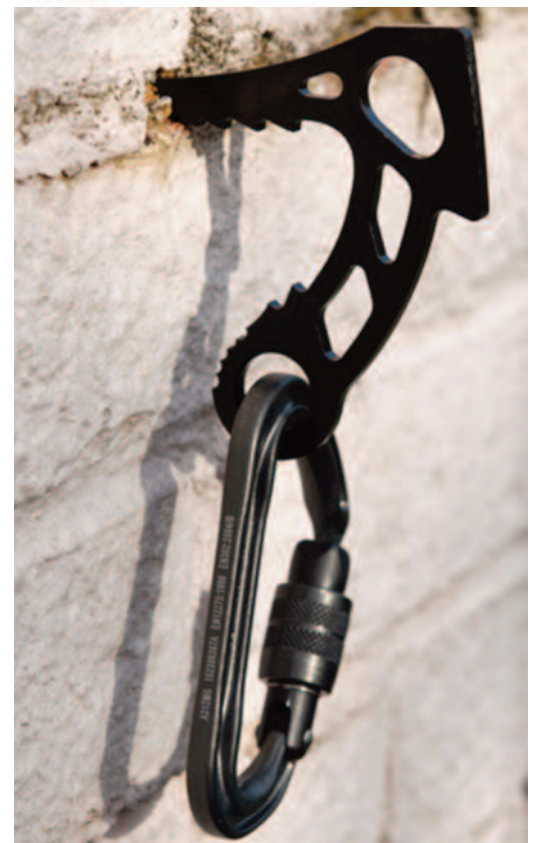

Comp Kit Comprises:

• Rugged Transit Case • Compact Search mirror • 2 x Larger Search Mirror (for attachment to hook setter/mirror arm) • Cordwheel (Black), with 100m yellow polyester 5mm rope (1000kg breaking strain), fitted with snap hook • Cordwheel (Yellow), with 100m black polyester 5mm rope (1000 kg breaking strain), fitted with snap hook • 2 x Flat Hook, small single plain (hooks have integral eyes) • 2 x Flat Hook, large single plain • 2 x Extra Strong Flat hook plain • 2 x Double Hook • 1 x Folding Double Hook • 1 x Folding Triple Drag Hook • Rope sling, 5mm dia x 1m long • Rope sling, 5mm dia x 2m long • Wire sling, 3mm dia x 1m long • Wire sling, 3mm dia x 2m long • 2 x Bungee Cord 1m • 2 x Bungee Cord 2m • 2 x Terrier Piton • 2 x Bulldog Piton	• Stubby Hammer for Piton • Double suction pad • 2 x Mini Single Suction Cup • 2 x EOD UK Spring clamp • 2 x Self-locking forceps • 1 x Self-locking 'mole grip pliers' with eye • 6 x DMM carabiner screw gate 27kn • Shackle D shape 13mm gate • 10 X Screw eye self-tap • Adjustable clamp system • 4 x Door stop • EOD Multi Tool kit • 2 x Pulling handle for rope • Telescopic Hook Setter/Mirror Arm pole • 2 x Hook wide mouth and snap gate • 1 x EOD UK Folding grapple hook • 1 x Ceramic Cutting Hook with 10 spare ceramic blades • 4 x EOD UK self-opening pulley • 10 x Sticky eye • EOD UK Doorway brace with eye • Skid pan • 2 Wedglt with rope loop • Canvas case